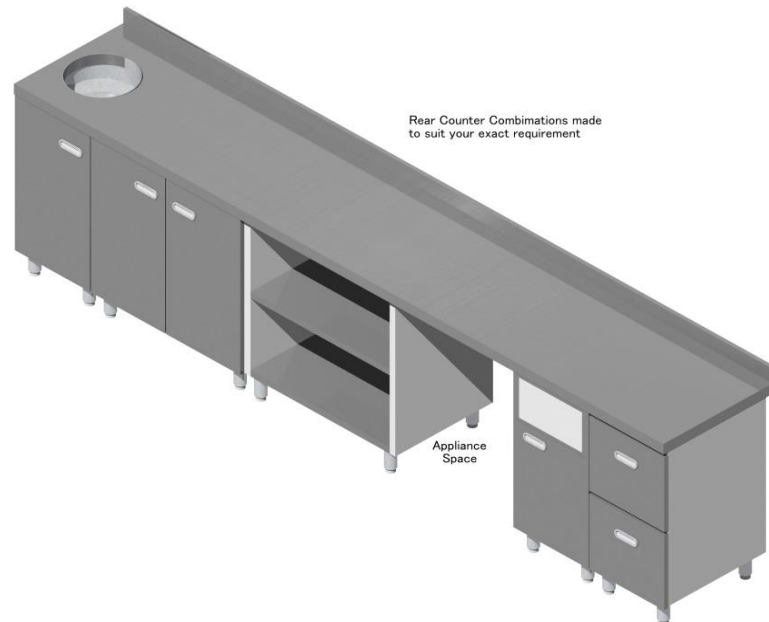

Rear Counter Modules

Appliance Space

Note: Tops prices should be added to Modules