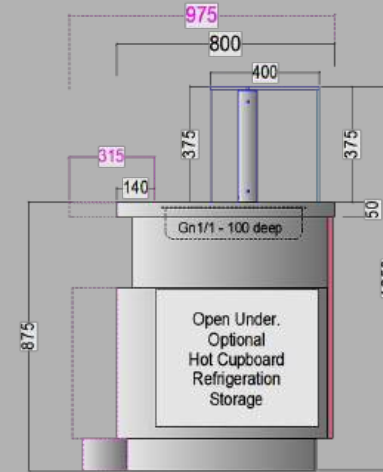

# SERVERY REFRIGERATED/HEATED BAIN MARIE/CERAN

Model	Dimensions	Power Refrigerated	Power Heated
SM850-800	850w x 800d x 1250/1375h	230v 13a	230v 13a
SM850-975	850w x 975d x 1250/1375h		
SM1175-800	1175w x 800d x 1250/1375h		
SM1175-975	1175w x 975d x 1250/1375h		
SM1500-800	1500w x 800d x 1250/1375h	230v 16a	230v 16a
SM1500-975	1500w x 975d x 1250/1375h		
SM1825-800	1825w x 800d x 1250/1375h	230v 16a	230v 20a
SM1825-975	1825w x 975d x 1250/1375h		
SM2150-800	2150w x 800d x 1250/1375h	230v 20a	230v 25a
SM2150-975	2150w x 975d x 1250/1375h		
SM2475-800	2475w x 800d x 1250/1375h		
SM2475-975	2475w x 975d x 1250/1375h	230v 30a	230v 30a
Options available	Under Storage Refrigeration /Hot Cupboard Storage Additional Mid Shelf Extended Glass with Rear Doors		