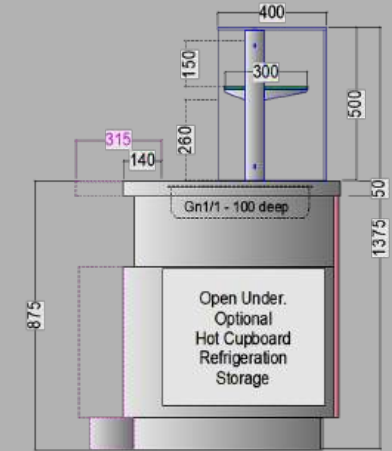

# SERVERY REFRIGERATED/HEATED BAIN MARIE/CERAN

Model	Dimensions	Power Refrigerated	Power Heated
SM850-800	850w x 800d x 1250/1375h	230v 13a	230v 13a
SM850-975	850w x 975d x 1250/1375h		
SM1175-800	1175w x 800d x 1250/1375h		
SM1175-975	1175w x 975d x 1250/1375h		
SM1500-800	1500w x 800d x 1250/1375h	230v 16a	230v 16a
SM1500-975	1500w x 975d x 1250/1375h		
SM1825-800	1825w x 800d x 1250/1375h	230v 16a	230v 20a
SM1825-975	1825w x 975d x 1250/1375h		
SM2150-800	2150w x 800d x 1250/1375h	230v 20a	230v 25a
SM2150-975	2150w x 975d x 1250/1375h		
SM2475-800	2475w x 800d x 1250/1375h		
SM2475-975	2475w x 975d x 1250/1375h	230v 30a	230v 30a
Options available	Under Storage Refrigeration /Hot Cupboard Storage Additional Mid Shelf Extended Glass with Rear Doors		