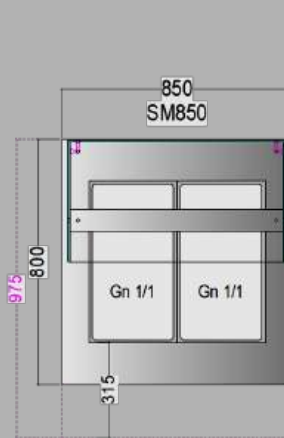

# SERVERY REFRIGERATED/HEATED BAIN MARIE/CERAN

Model	Dimensions	Power Refrigerated	Power Heated
SM850-800	850w x 800d x 1250/1375h	230v 13a	230v 13a
SM850-975	850w x 975d x 1250/1375h		
SM1175-800	1175w x 800d x 1250/1375h		
SM1175-975	1175w x 975d x 1250/1375h		
SM1500-800	1500w x 800d x 1250/1375h	230v 16a	230v 16a
SM1500-975	1500w x 975d x 1250/1375h		
SM1825-800	1825w x 800d x 1250/1375h	230v 16a	230v 20a
SM1825-975	1825w x 975d x 1250/1375h		
SM2150-800	2150w x 800d x 1250/1375h	230v 20a	230v 25a
SM2150-975	2150w x 975d x 1250/1375h		
SM2475-800	2475w x 800d x 1250/1375h		
SM2475-975	2475w x 975d x 1250/1375h	230v 30a	230v 30a
Options available	Under Storage Refrigeration /Hot Cupboard Storage Additional Mid Shelf Extended Glass with Rear Doors		