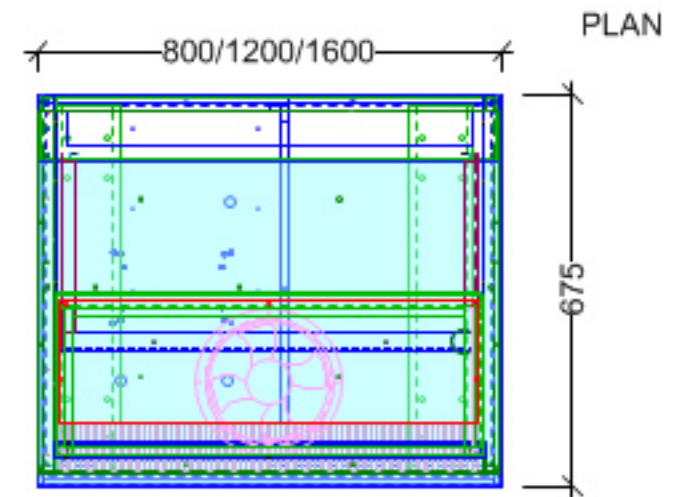

Refrigerated Mini Multi Service Cabinet

- Temperature +4/8C
- Night Roller Blind
- Feet Castor Options
- Fascia Colour to choice
- Integral Compressor & Controls
- Standard Sizes - Bespoke available
- Ventilated Refrigerated at each level with LED lights
- Toughened Glass Sides & Top allow maximum vision
- Designed to be fitted in front counter Servery for Impulse Sales