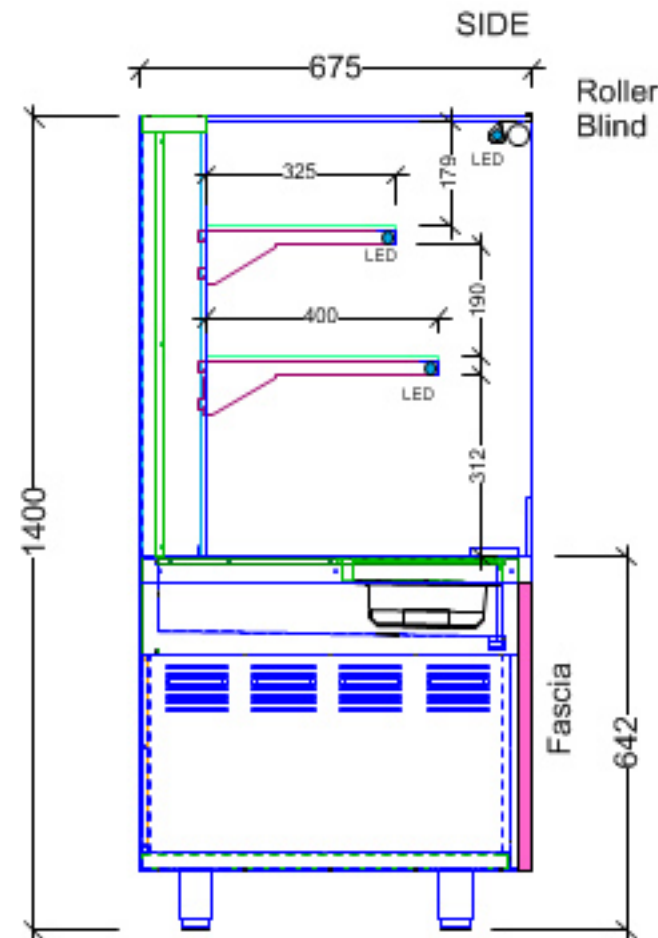

Refrigerated Mini Multi Service Cabinet

- Temperature +4/8C
- Night Roller Blind
- Feet Castor Options
- Fascia Colour to choice
- Integral Compressor & Controls
- Standard Sizes - Bespoke available
- Ventilated Refrigerated at each level with LED lights
- Toughened Glass Sides & Top allow maximum vision
- Designed to be fitted in front counter Servery for Impulse Sales